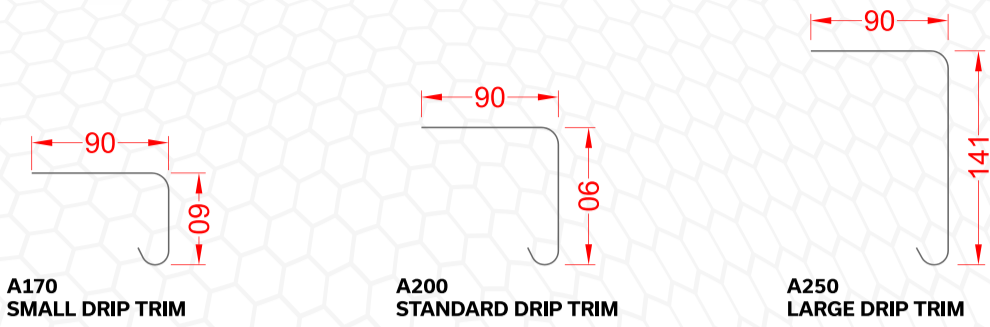

A TRIMS

B TRIMS

C TRIM

D TRIM

E TRIM

F TRIM

CORNERS

Trim Guide

Compatible with

PROGRP
ADVANCED GLASSFIBRE ROOFING SYSTEM

Flexiglass
GRP multi surface overlay System